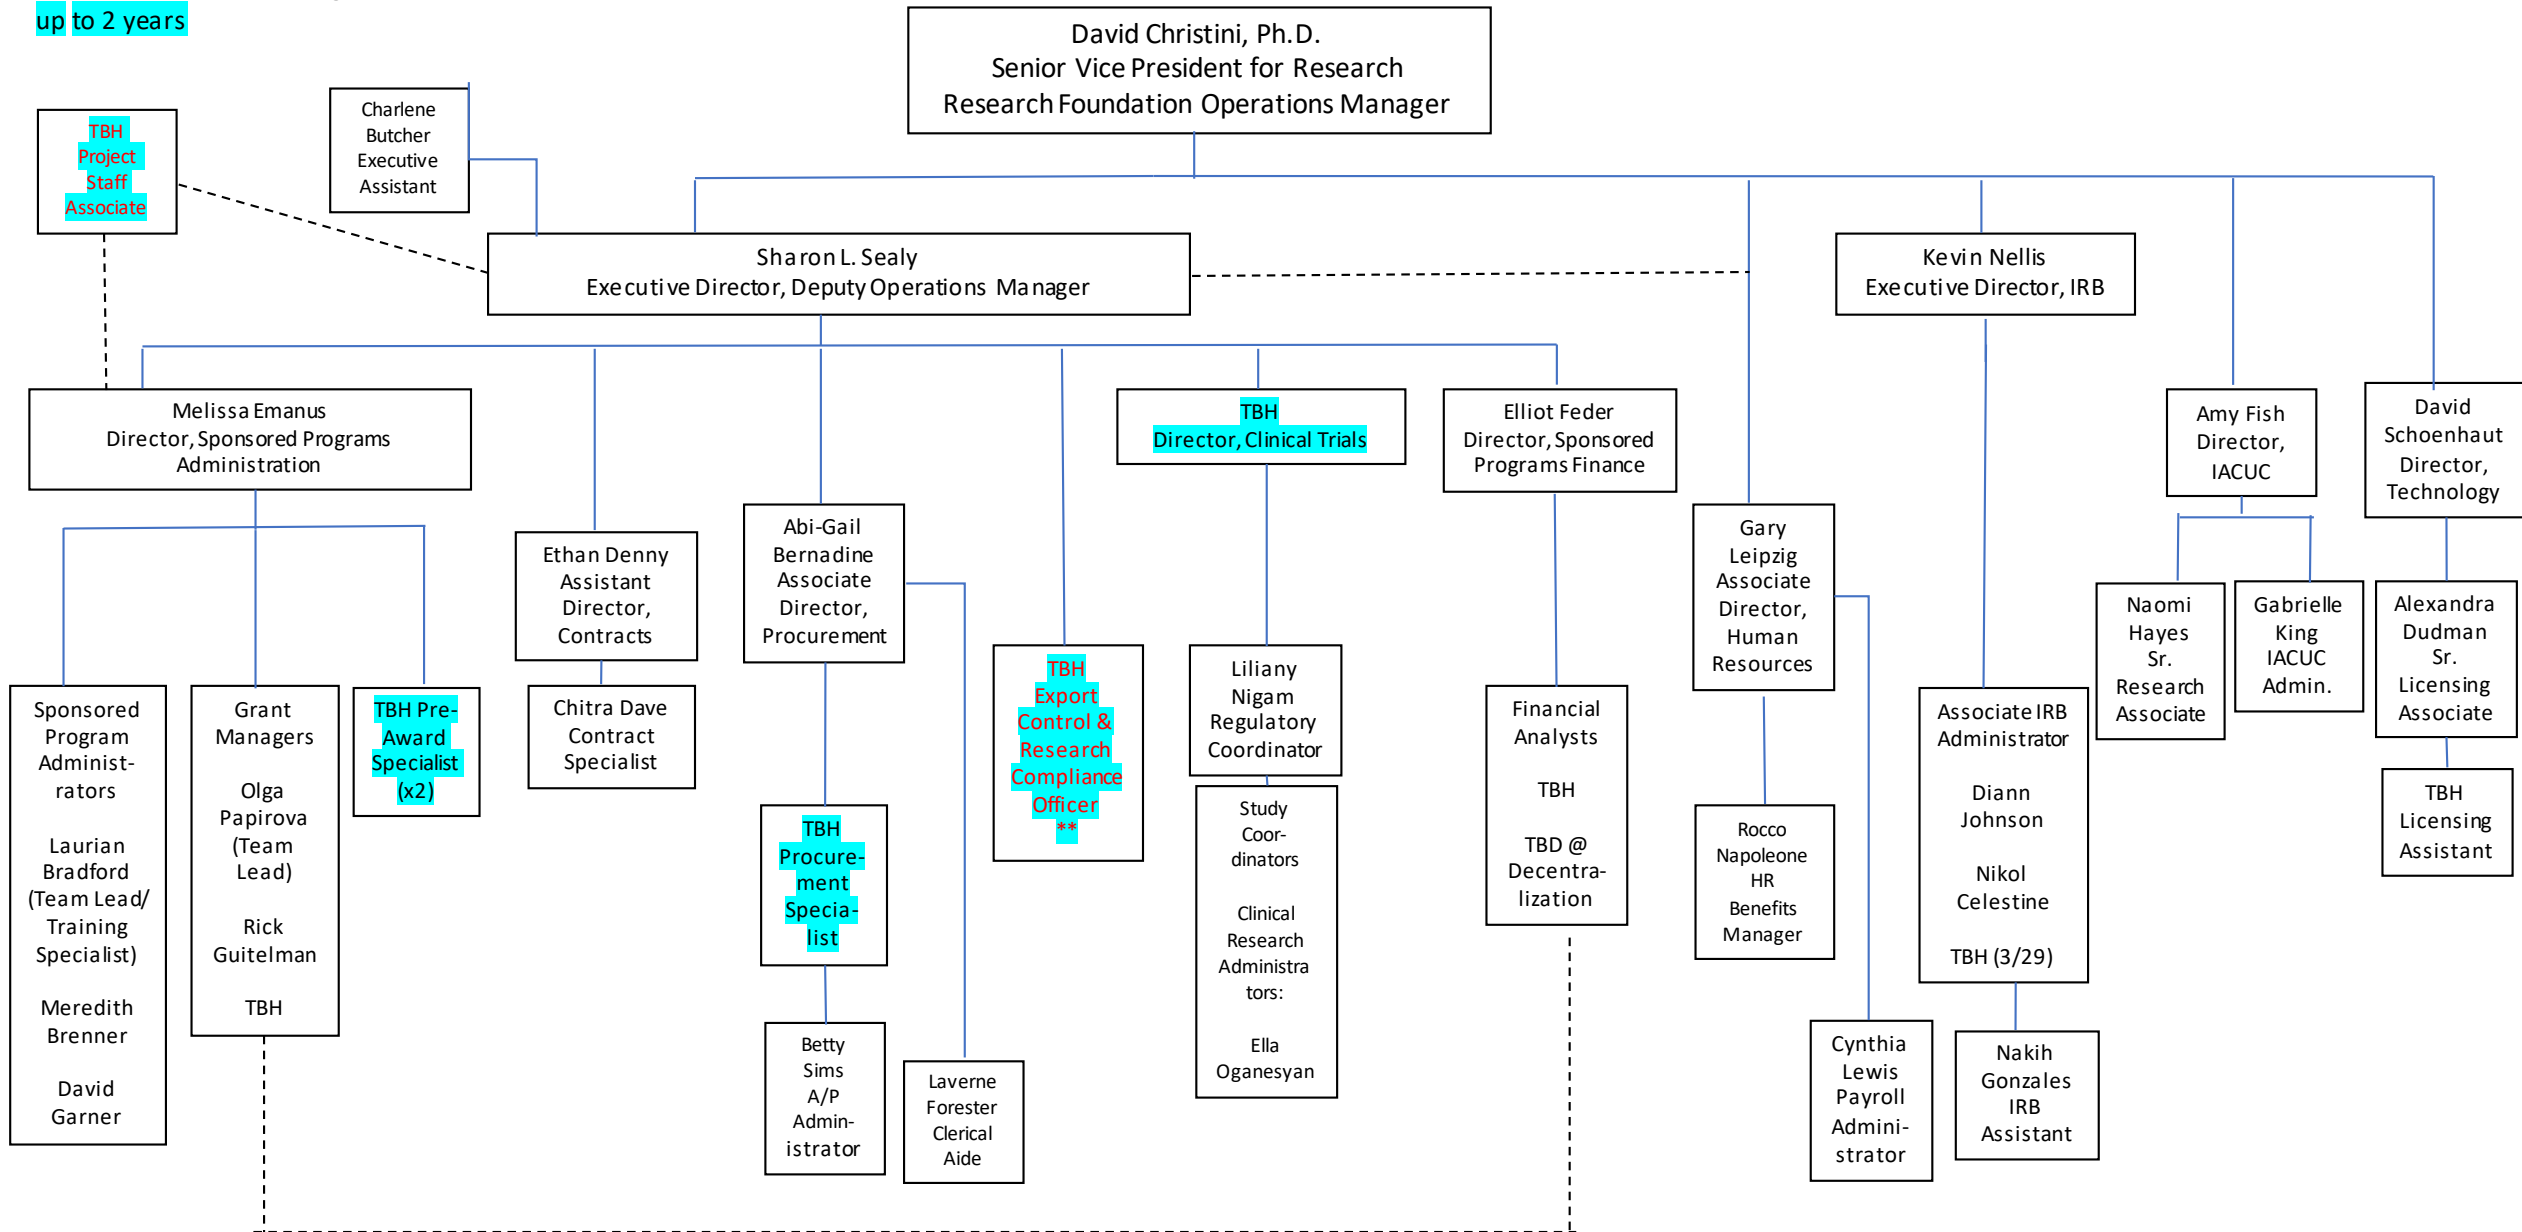

RFSUNY @ Downstate Org Chart
up to 2 years

Red = New positions; TBH positions not in red have already been posted

Of the 3 GMs, 1 will move into an FA role upon decentralization

Revised 04/24/2021